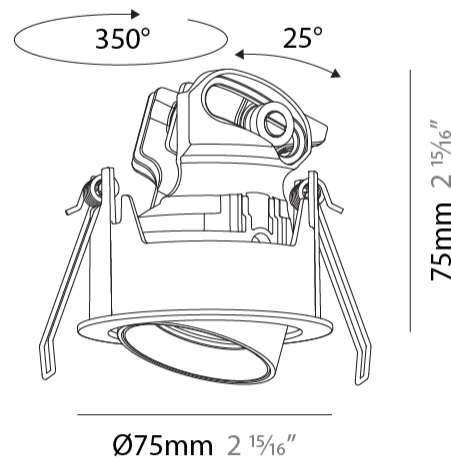

GENERAL

Series: Invader Compact
 Subseries: Invader Compact Adjustable
 Brand: Prolicht
 Division: Architectural
 Mounting Type: Recessed
 Mounting Location: Ceiling
 Subcategory: Downlight

PHYSICAL

Shape: Round
 Diameter (mm): 75
 Diameter (in): 2 15/16
 Height (mm): 75
 Height (in): 2 15/16
 Ceiling Thickness (mm): 1 - 25
 Ceiling Thickness (in): 1/16 - 1
 Min. Recessing Depth (mm): 85
 Min. Recessing Depth (in): 3 3/8
 Light Distribution: Downlight
 Fixture Finish: [SSR / BKV / CWI / CRY / HAB / UFT / ITA / RUA / FTG / MYG / LOD / PUS / FRO / FUP / KIA / POP / BLS / SPG / MEY / GOH / GUM / CHC / COM / ABZ / JAG / OBR / MOS / ROR](#)
 Fixture Material: Aluminum
 Cut-out Measurements: D. 68mm / 2 11/16"
 Upon Request: Unique Sizes Unique Ceiling Thickness

OPTICAL

Reflector: [22 / 38 / 48](#)
 Adjustability: Rotational 350° / Tilt 25°
 Upon Request: Special Beam Angles

RATINGS AND CERTIFICATIONS

Certified By: Certified for North American Standards
 IP rating: IP40